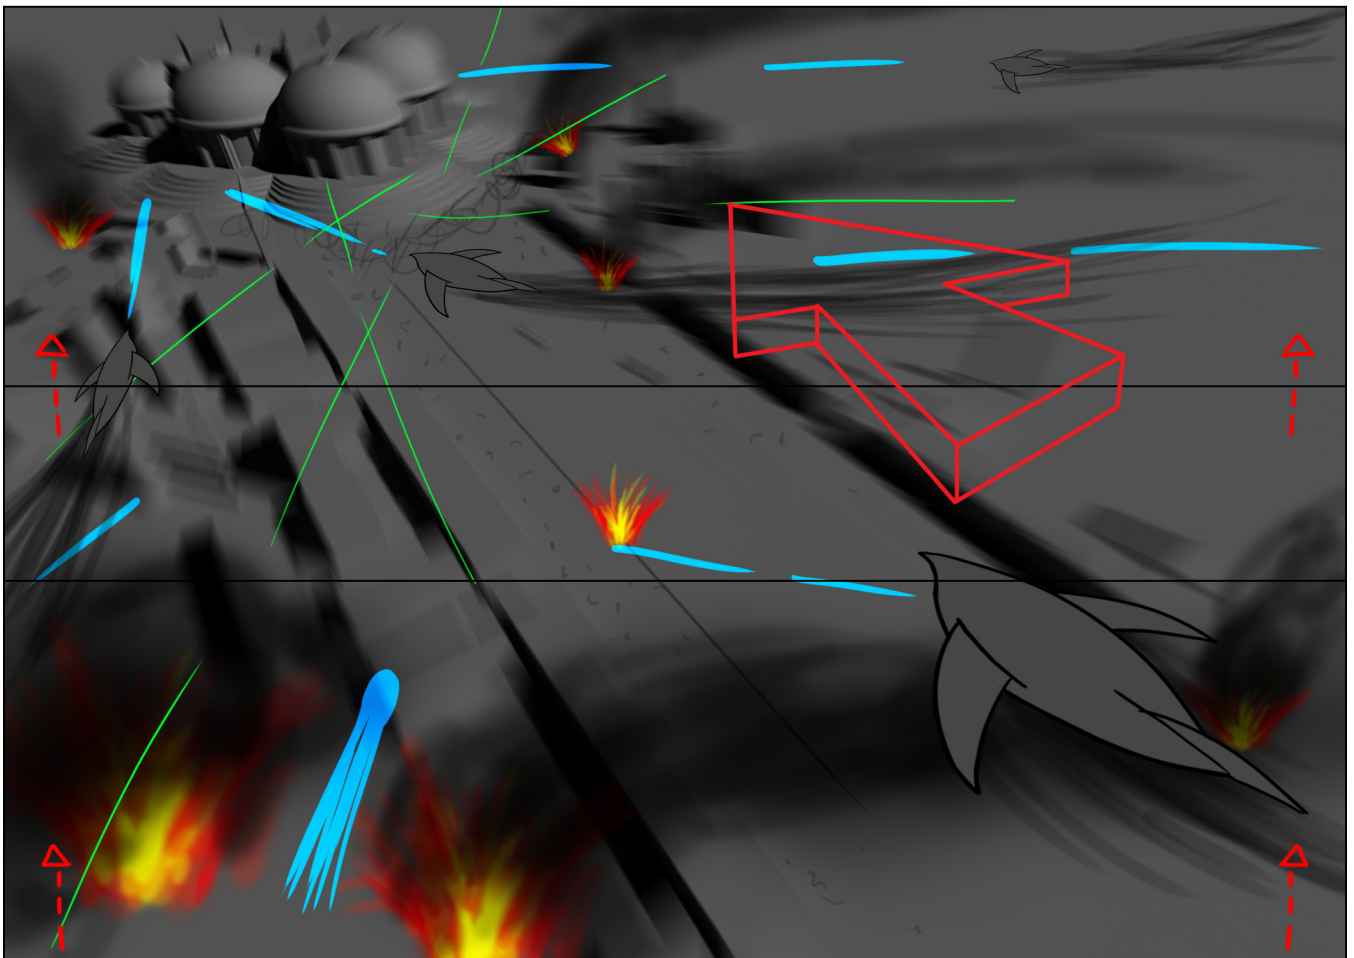

A number of Anti ships bank right towards the camera. THE CAMERA follows them as they dive down. THE CAMERA pans up toward the land in high angle. The Anti ships dive down straight towards the land. They begin to fire.

The Wrath of Anti Ships dive down swiftly towards the land of Allied Capital as THE CAMERA pans down. They fire the ground. Hubble ducks when an Anti ship flies over him and his CON-Fighter Army. Hubble looks back.

CU -- Hubble looks at the Anti-Ship flying over him. It fires the ground and flies straight towards the sky.

CU -- Hubble looks in shocked.

THE CAMERA flies swiftly over the land as WE FOLLOW the Wrath of Antis firing the land and Allied Capital. More Anti-Ship fly over the land.

CU -- An Anti-Ship flies swiftly as WE FOLLOW IT IN FRONT of the ship. More Anti-ships are coming in.

HIGH ANGLE -- THE CAMERA FOLLOWS SWIFLY, over the land, the Anti-Ship as more firing lasers and explosions occurs.