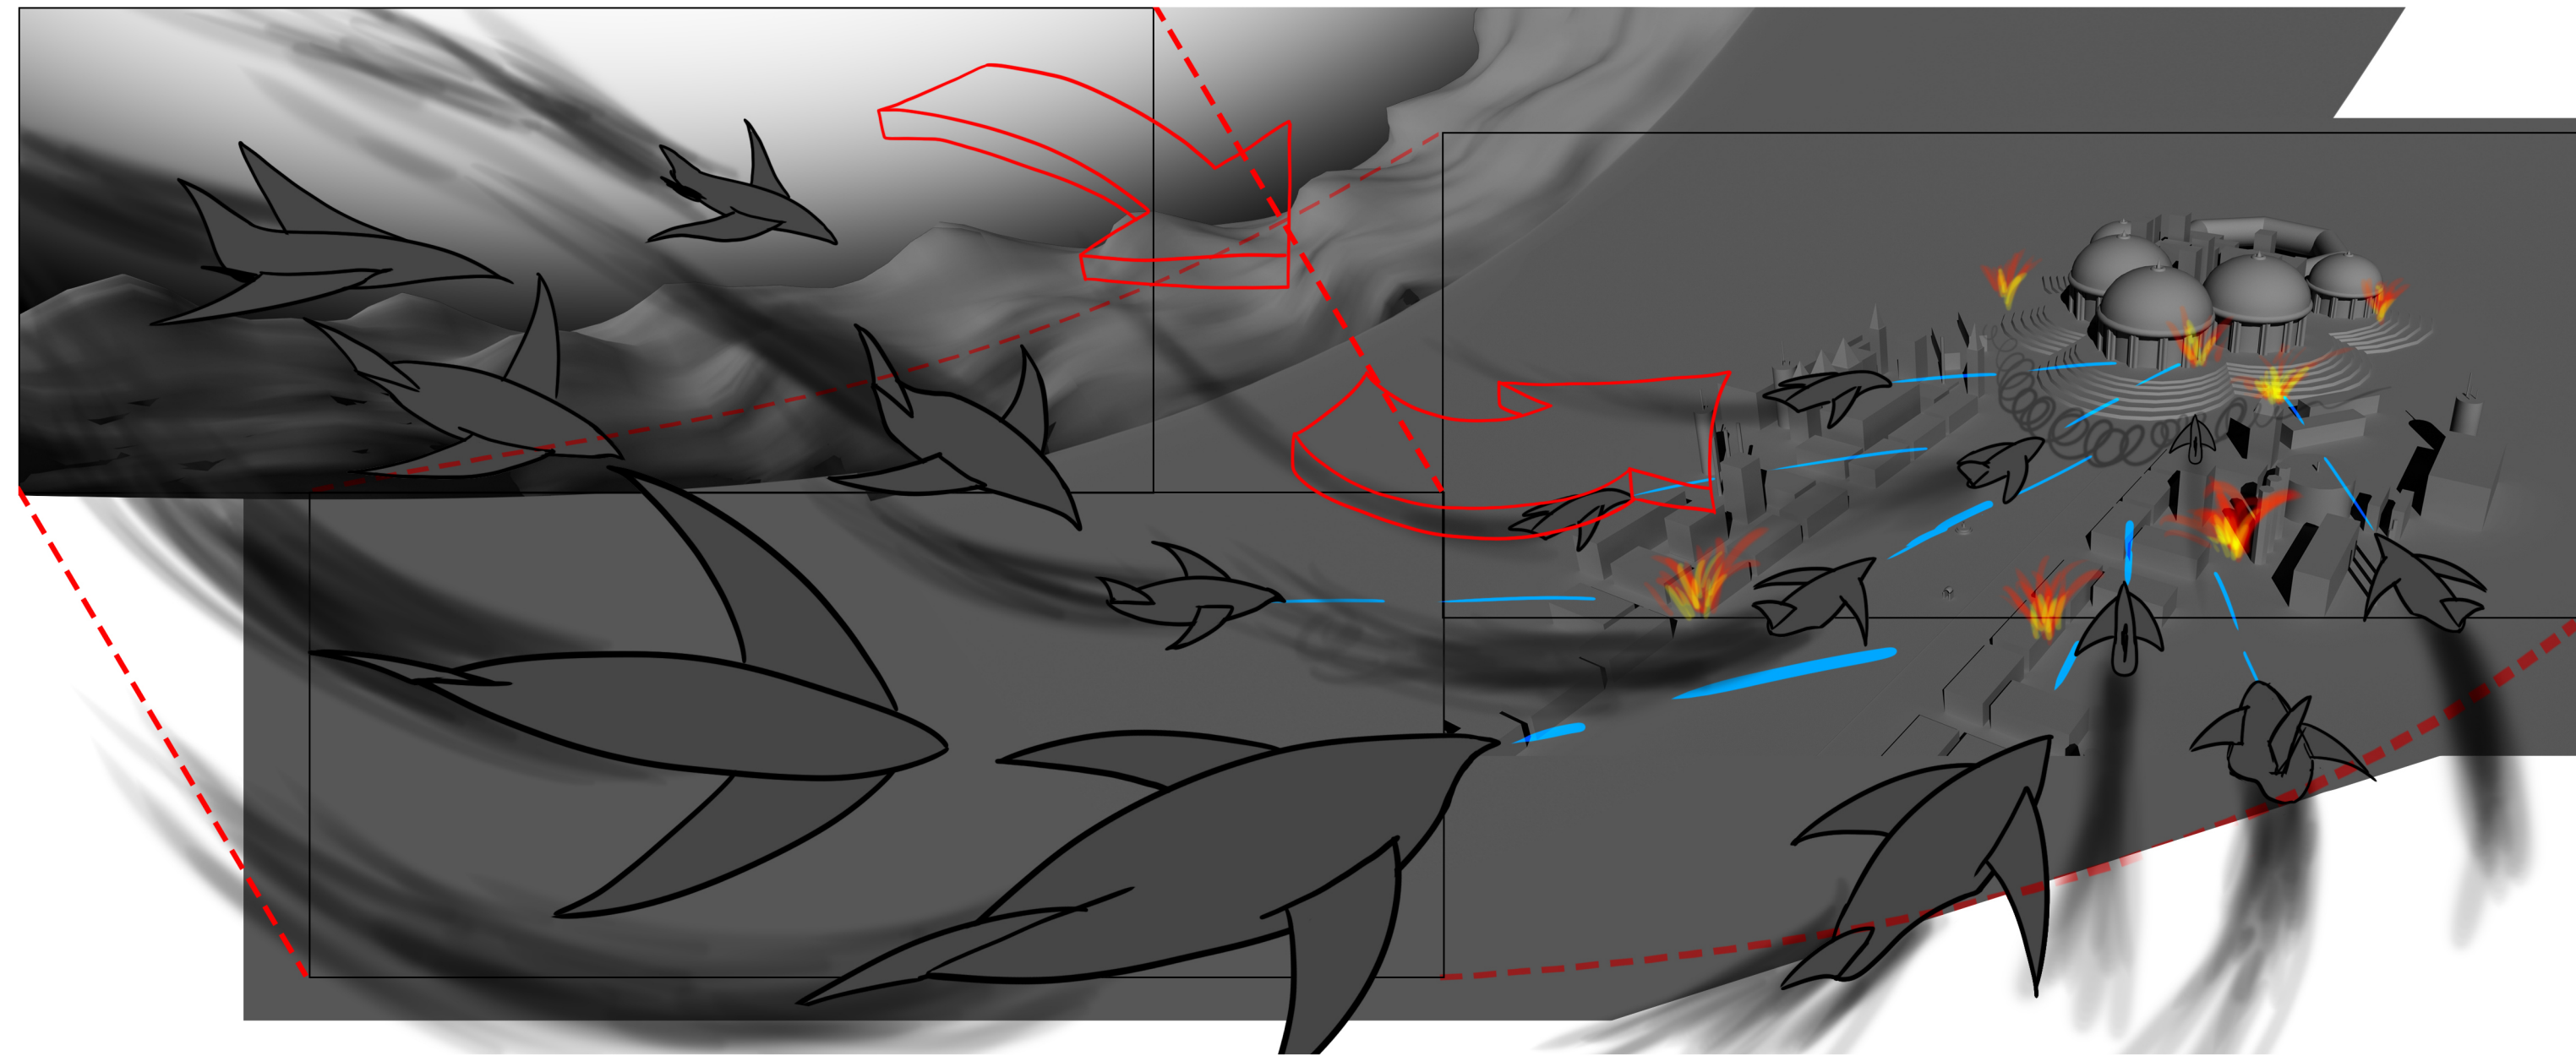

The CON-Fighter Army stand guard in front of the Allied Capital before Antis arrive.

The Wraths of Antis fly towards the Allied Capital.

CU -- Hubble and Wemen brace themselves before the battle begins.

A number of Anti ships bank right towards the camera. THE CAMERA follows them as they dive down. THE CAMERA pans up toward the land in high angle. The Anti ships dive down straight towards the land. They begin to fire.

The Wrath of Anti Ships dive down swiftly towards the land of Allied Capital as THE CAMERA pans down. They fire the ground. Hubble ducks when an Anti ship flies over him and his CON-Fighter Army. Hubble looks back.

CU -- Hubble looks at the Anti-Ship flying over him. It fires the ground and flies straight towards the sky.

CU -- Hubble looks in shocked.

THE CAMERA flies swiftly over the land as WE FOLLOW the Wrath of Antis firing the land and Allied Capital. More Anti-Ship fly over the land.