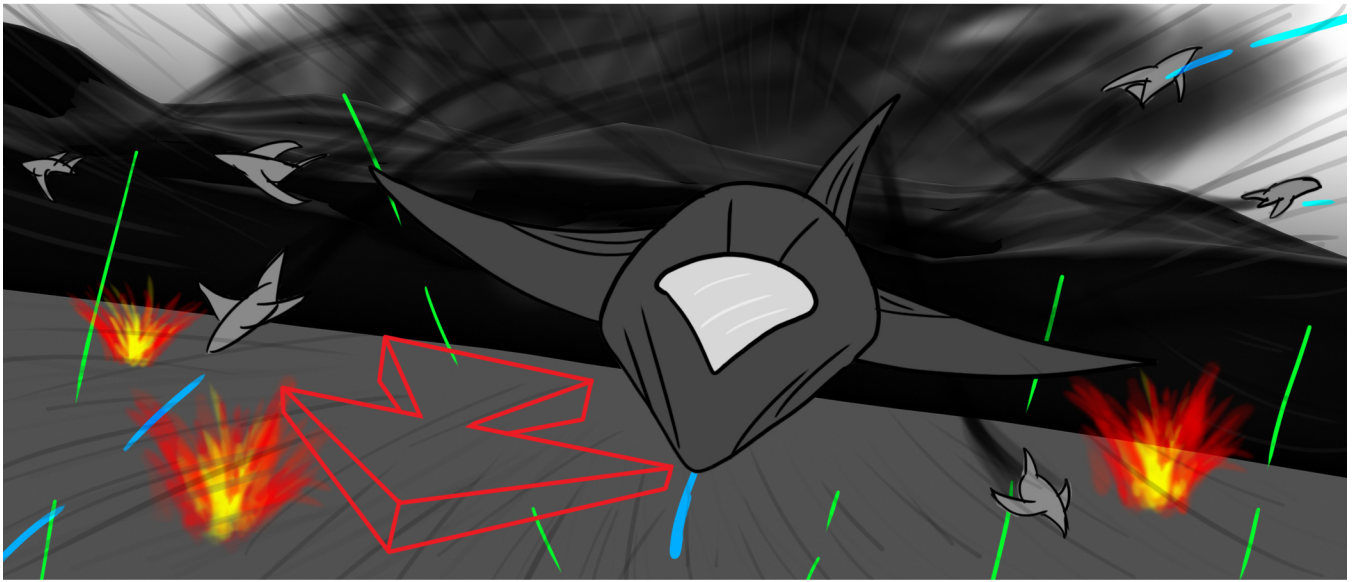

A number of Anti ships bank right towards the camera. THE CAMERA follows them as they dive down. THE CAMERA pans up toward the land in high angle. The Anti ships dive down straight towards the land. They begin to fire.

The Wrath of Anti Ships dive down swiftly towards the land of Allied Capital as THE CAMERA pans down. They fire the ground. Hubble ducks when an Anti ship flies over him and his CON-Fighter Army. Hubble looks back.

CU -- Hubble looks at the Anti-Ship flying over him. It fires the ground and flies straight towards the sky.

CU -- Hubble looks in shocked.

THE CAMERA flies swiftly over the land as WE FOLLOW the Wrath of Antis firing the land and Allied Capital. More Anti-Ship fly over the land.

CU -- An Anti-Ship flies swiftly as WE FOLLOW IT IN FRONT of the ship. More Anti-ships are coming in.

HIGH ANGLE -- THE CAMERA FOLLOWS SWIFLY, over the land, the Anti-Ship as more firing lasers and explosions occurs.