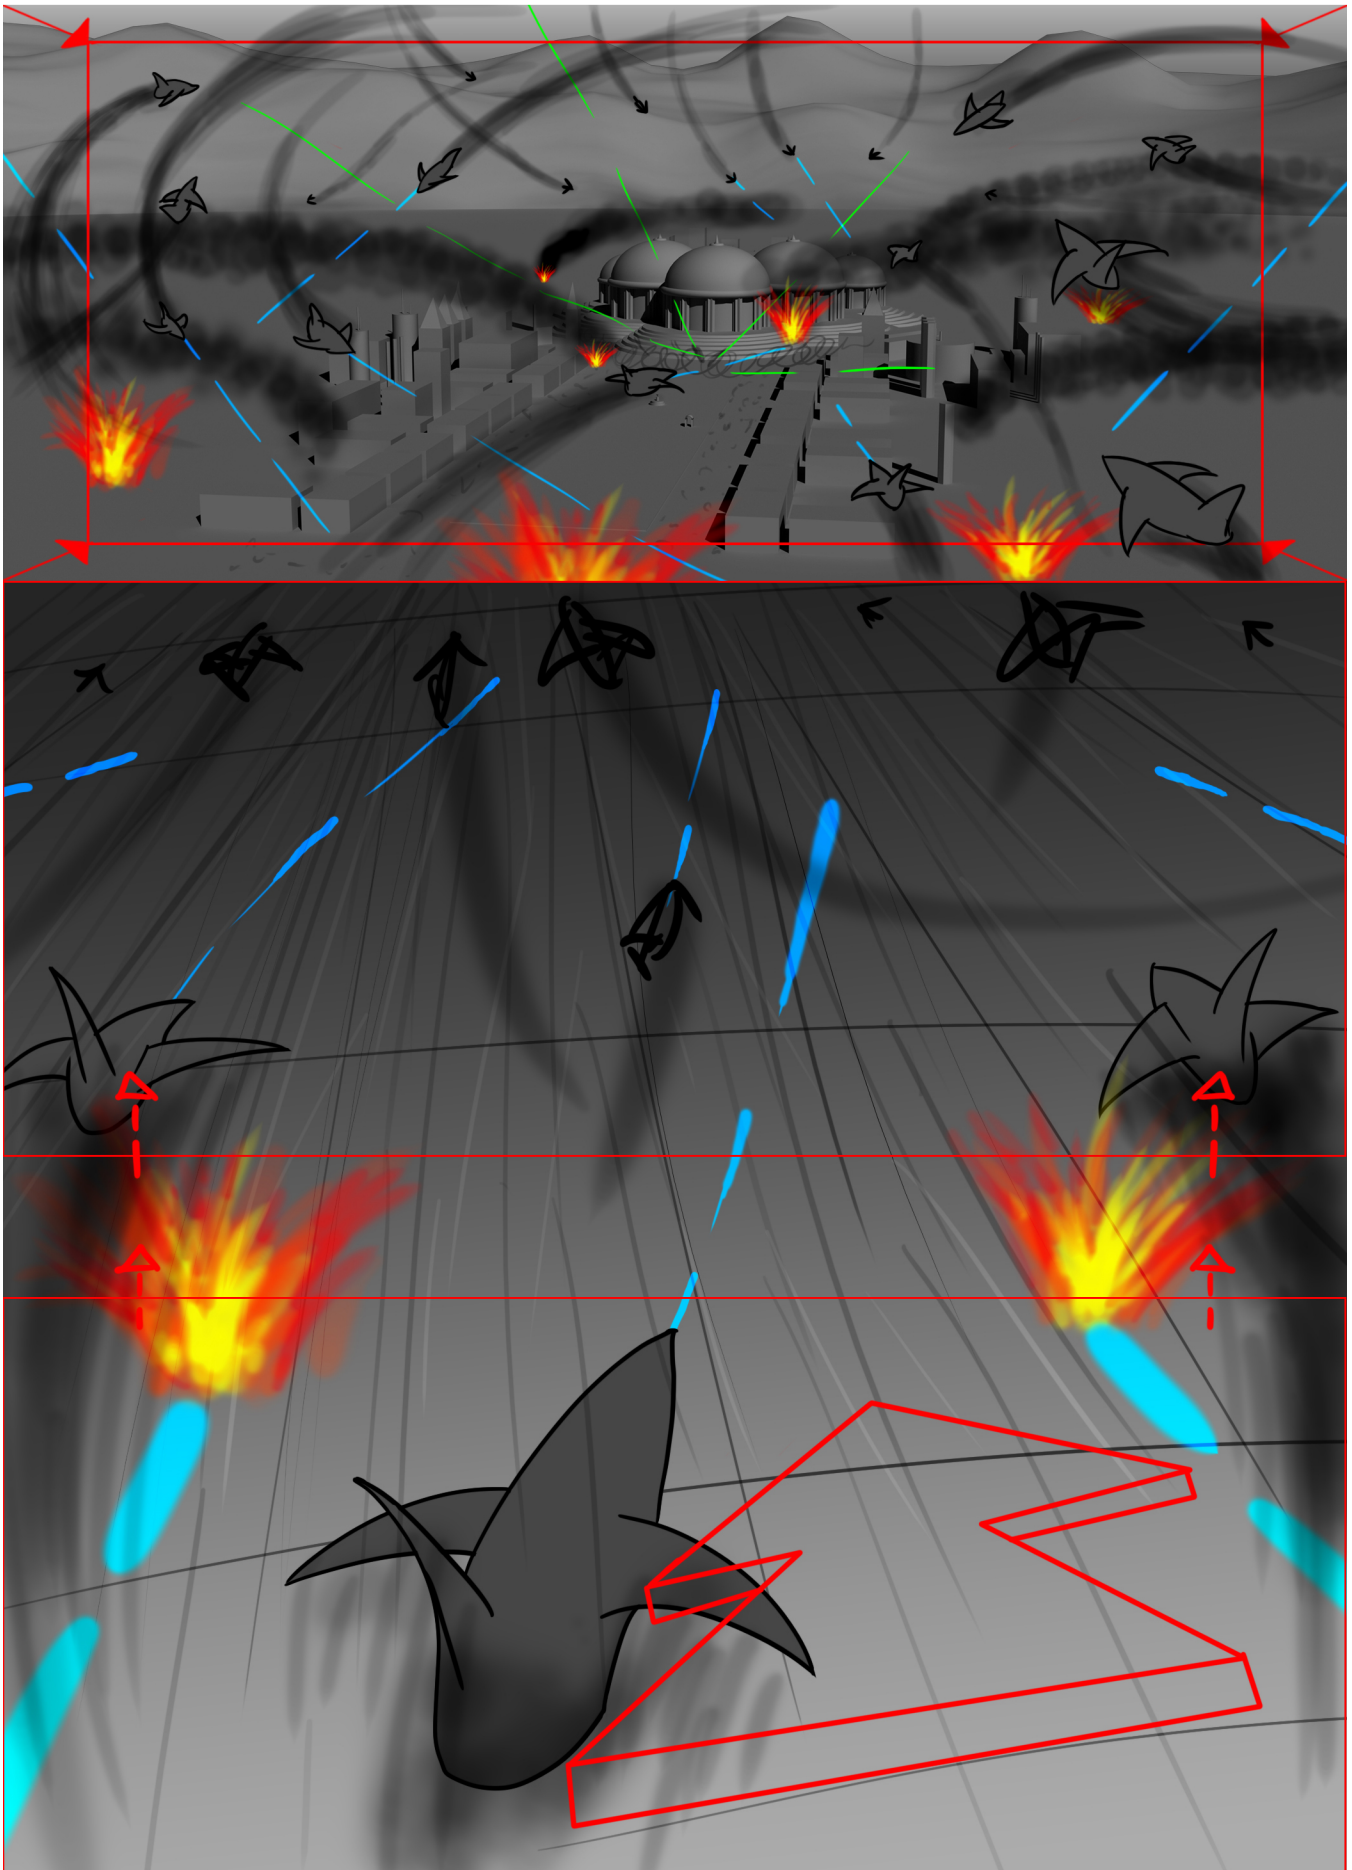

The CON-Fighter Army stand guard in front of the Allied Capital before Antis arrive.

The Wraths of Antis fly towards the Allied Capital.

CU -- Hubble and Wemen brace themselves before the battle begins.

A number of Anti ships bank right towards the camera. THE CAMERA follows them as they dive down. THE CAMERA pans up toward the land in high angle. The Anti ships dive down straight towards the land. They begin to fire.

The Wrath of Anti Ships dive down swiftly towards the land of Allied Capital as THE CAMERA pans down. They fire the ground. Hubble ducks when an Anti ship flies over him and his CON-Fighter Army. Hubble looks back.

CU -- Hubble looks at the Anti-Ship flying over him. It fires the ground and flies straight towards the sky.

CU -- Hubble looks in shocked.

THE CAMERA flies swiftly over the land as WE FOLLOW the Wrath of Antis firing the land and Allied Capital. More Anti-Ship fly over the land.