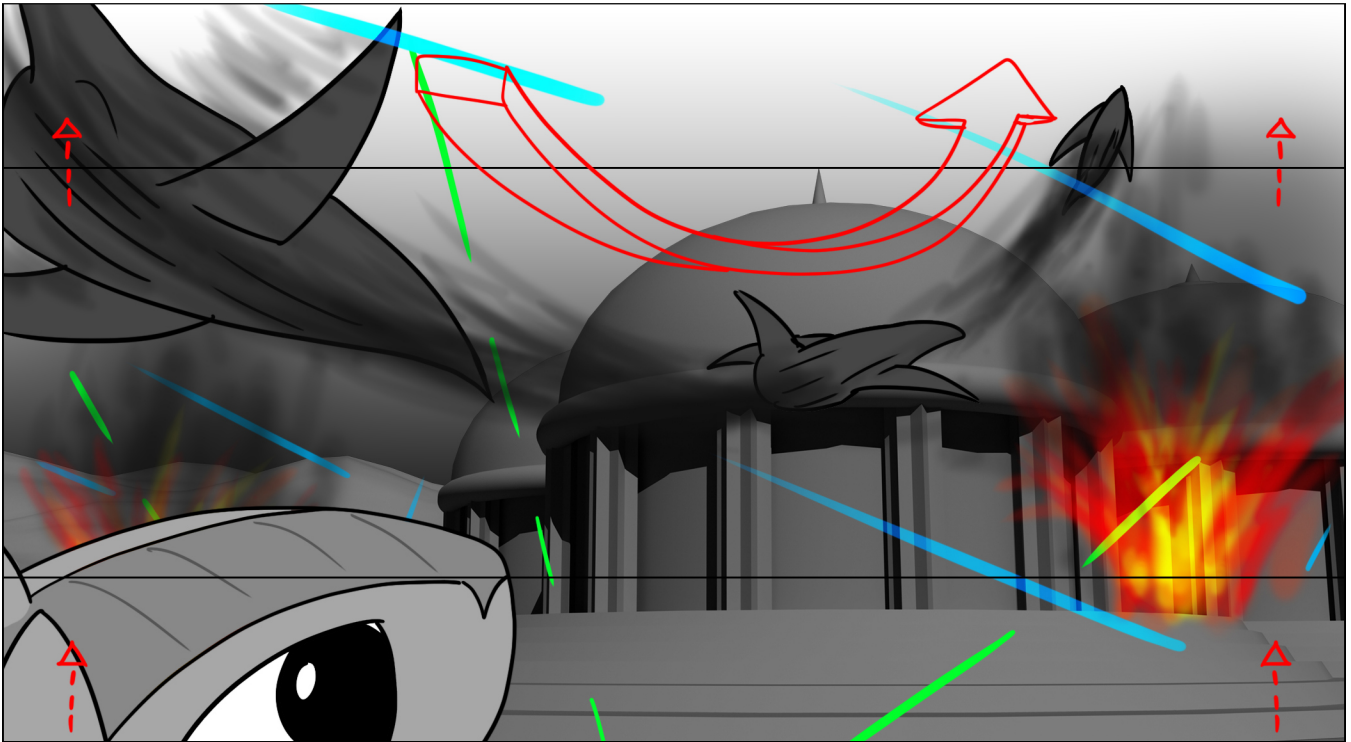

The CON-Fighter Army stand guard in front of the Allied Capital before Antis arrive.

The Wraths of Antis fly towards the Allied Capital.

CU -- Hubble and Wemen brace themselves before the battle begins.

A number of Anti ships bank right towards the camera. THE CAMERA follows them as they dive down. THE CAMERA pans up toward the land in high angle. The Anti ships dive down straight towards the land. They begin to fire.

The Wrath of Anti Ships dive down swiftly towards the land of Allied Capital as THE CAMERA pans down. They fire the ground. Hubble ducks when an Anti ship flies over him and his CON-Fighter Army. Hubble looks back.

CU -- Hubble looks at the Anti-Ship flying over him. It fires the ground and flies straight towards the sky.

CU -- Hubble looks in shocked.

THE CAMERA flies swiftly over the land as WE FOLLOW the Wrath of Antis firing the land and Allied Capital. More Anti-Ship fly over the land.