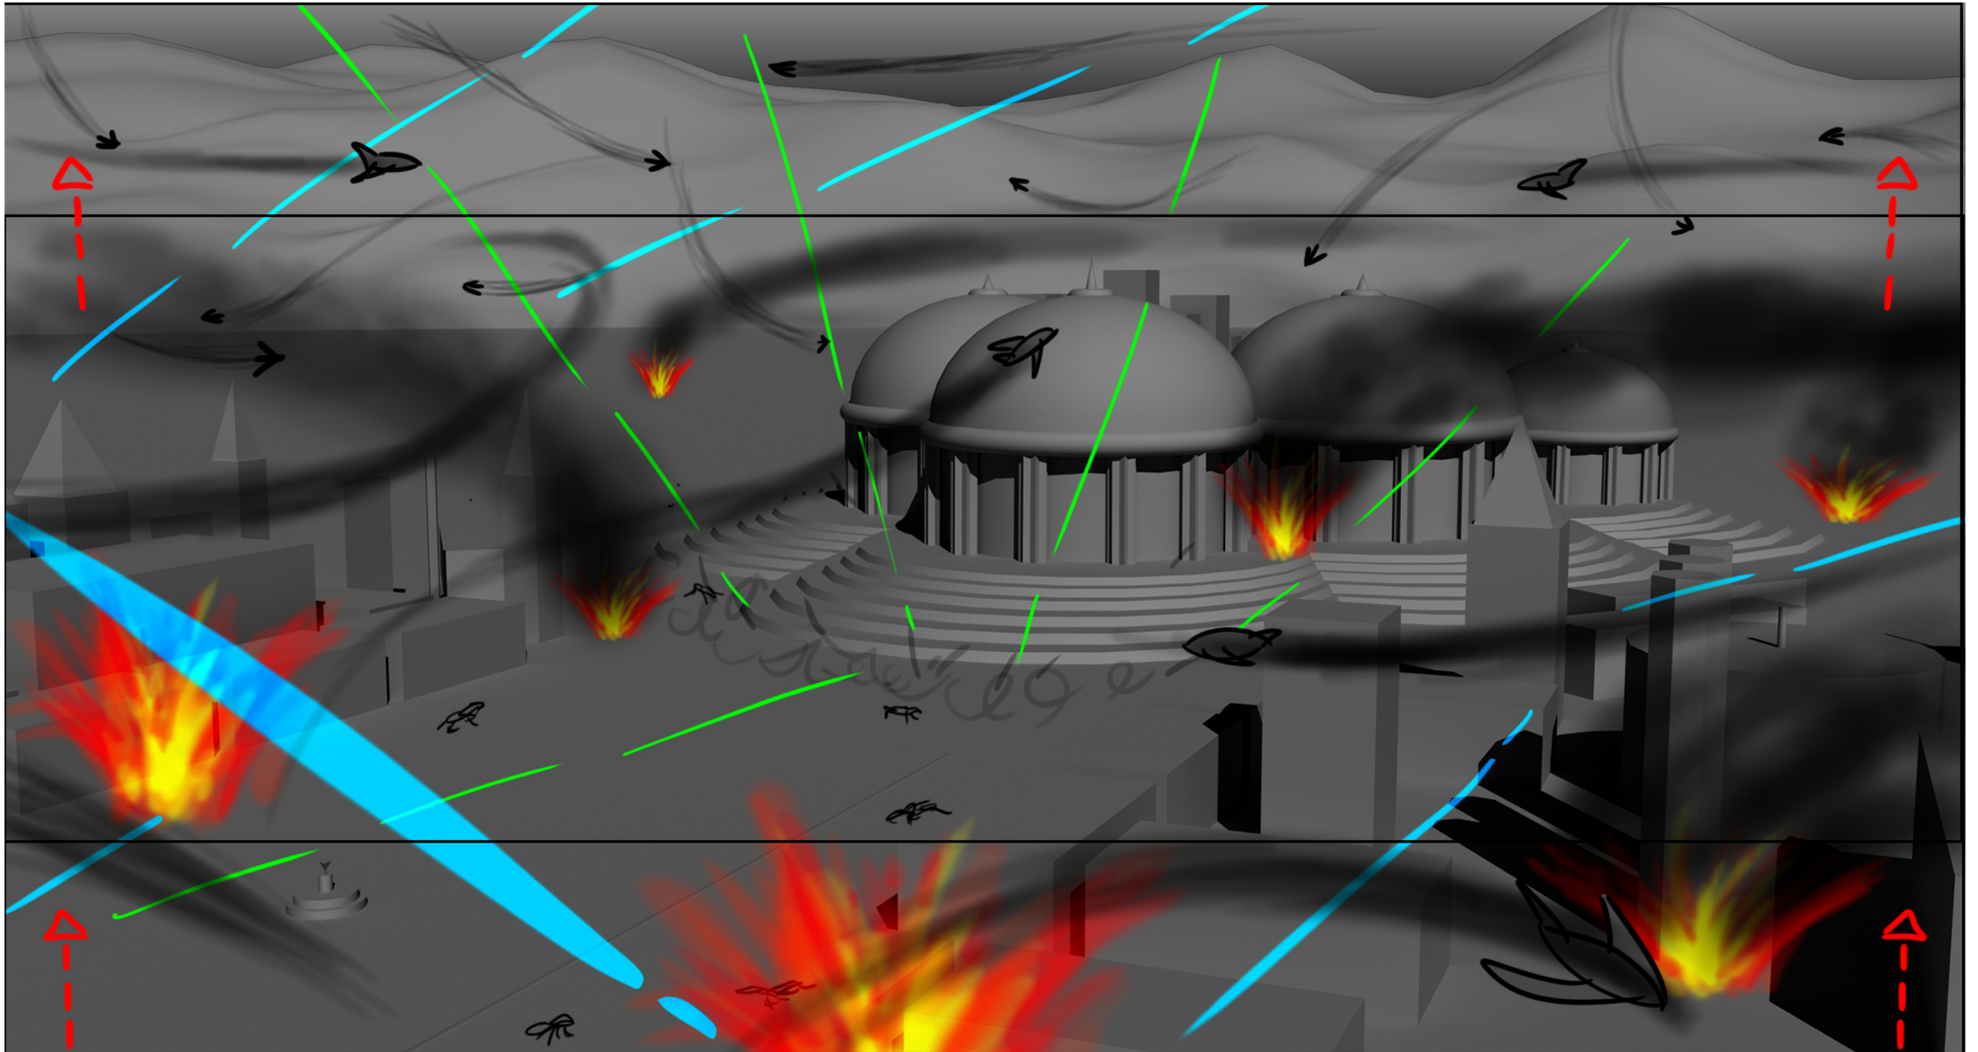

WIDE -- More lasers and explosions occurs over the land of Allied Capital as THE CAMERA DOLLYS UP.