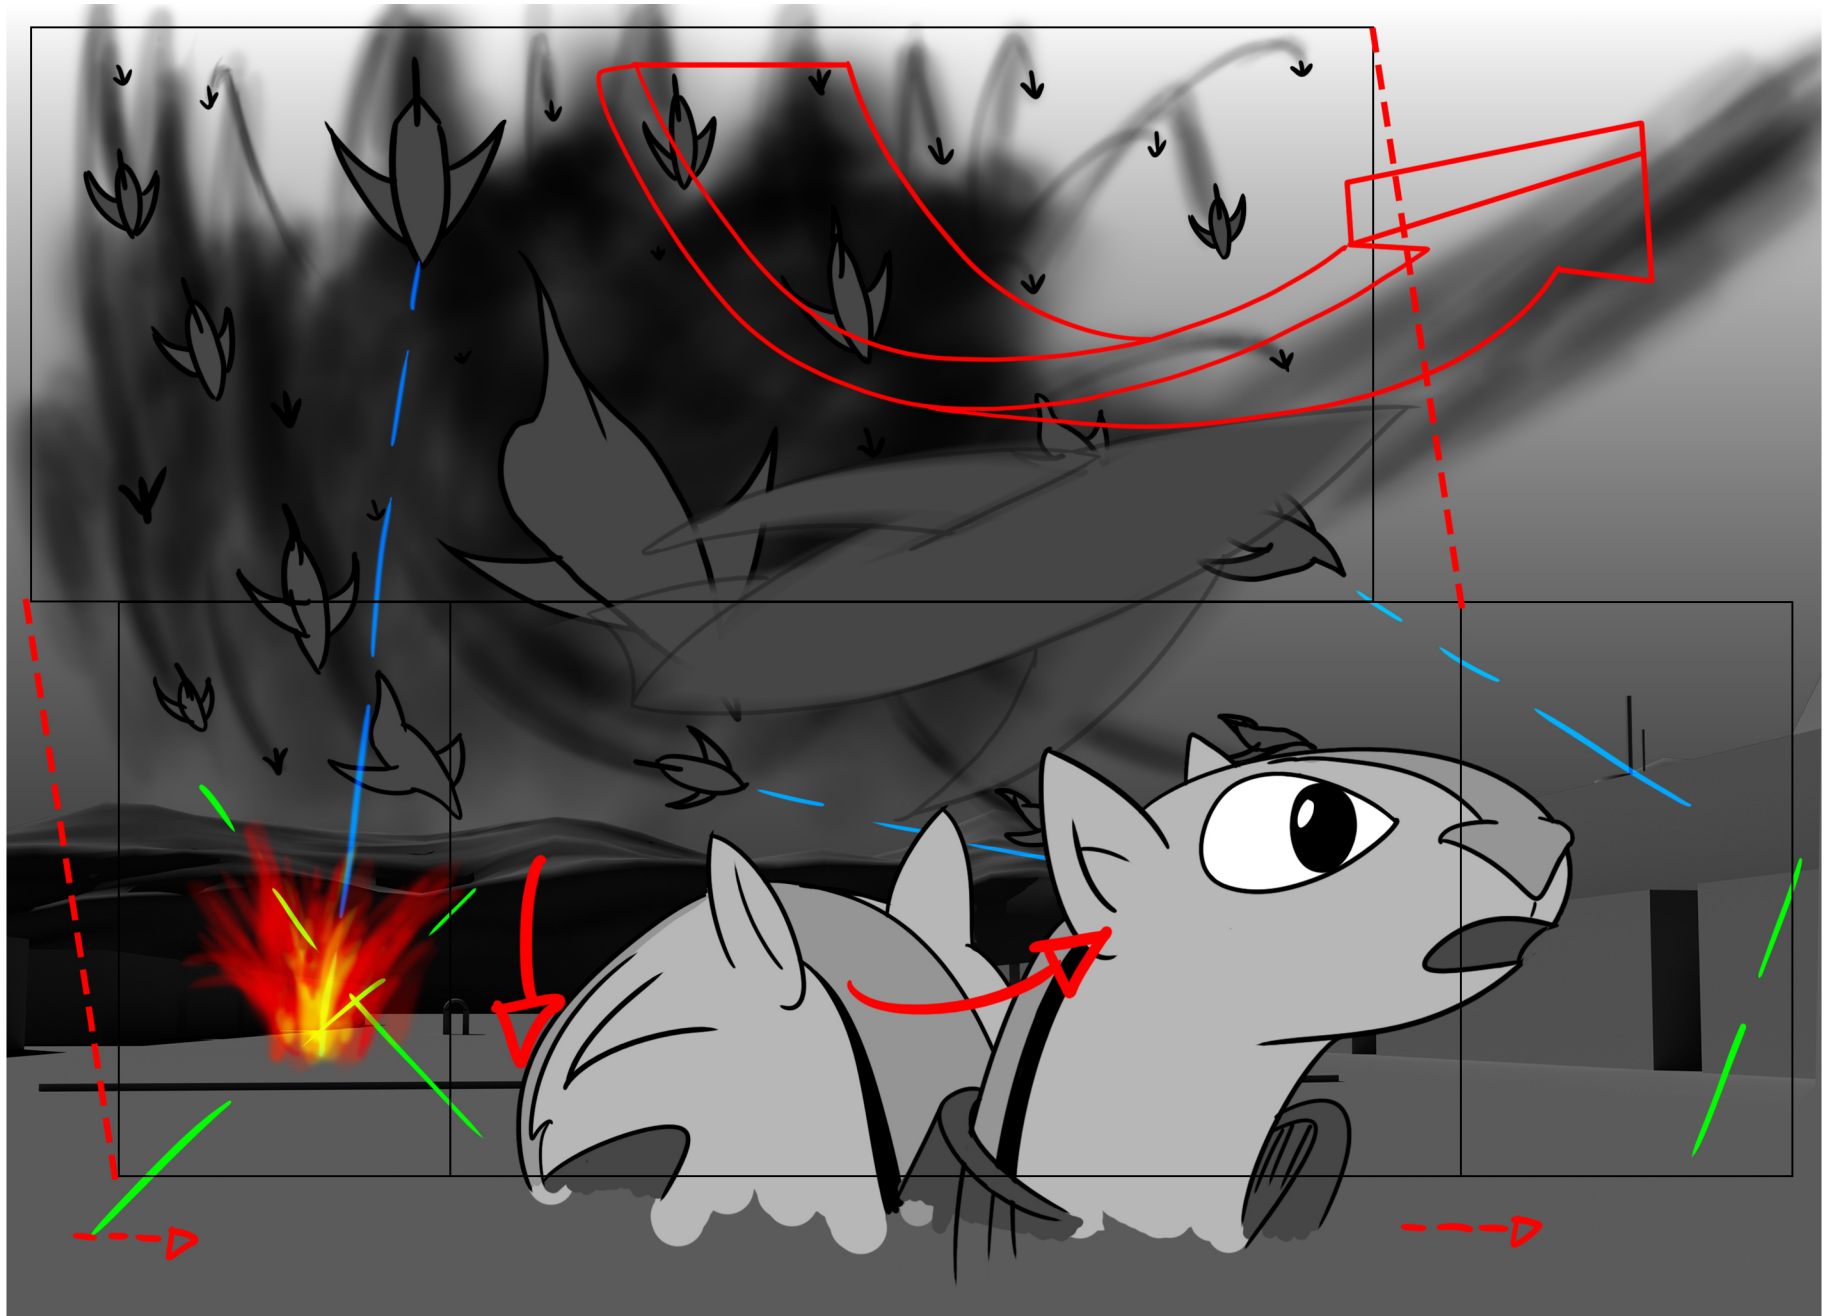

The CON-Fighter Army stand guard in front of the Allied Capital before Antis arrive.

The Wraths of Antis fly towards the Allied Capital.

CU -- Hubble and Wemen brace themselves before the battle begins.

A number of Anti ships bank right towards the camera. THE CAMERA follows them as they dive down. THE CAMERA pans up toward the land in high angle. The Anti ships dive down straight towards the land. They begin to fire.

The Wrath of Anti Ships dive down swiftly towards the land of Allied Capital as THE CAMERA pans down. They fire the ground. Hubble ducks when an Anti ship flies over him and his CON-Fighter Army. Hubble looks back.

CU -- Hubble looks at the Anti-Ship flying over him. It fires the ground and flies straight towards the sky.

CU -- Hubble looks in shocked.

THE CAMERA flies swiftly over the land as WE FOLLOW the Wrath of Antis firing the land and Allied Capital. More Anti-Ship fly over the land.