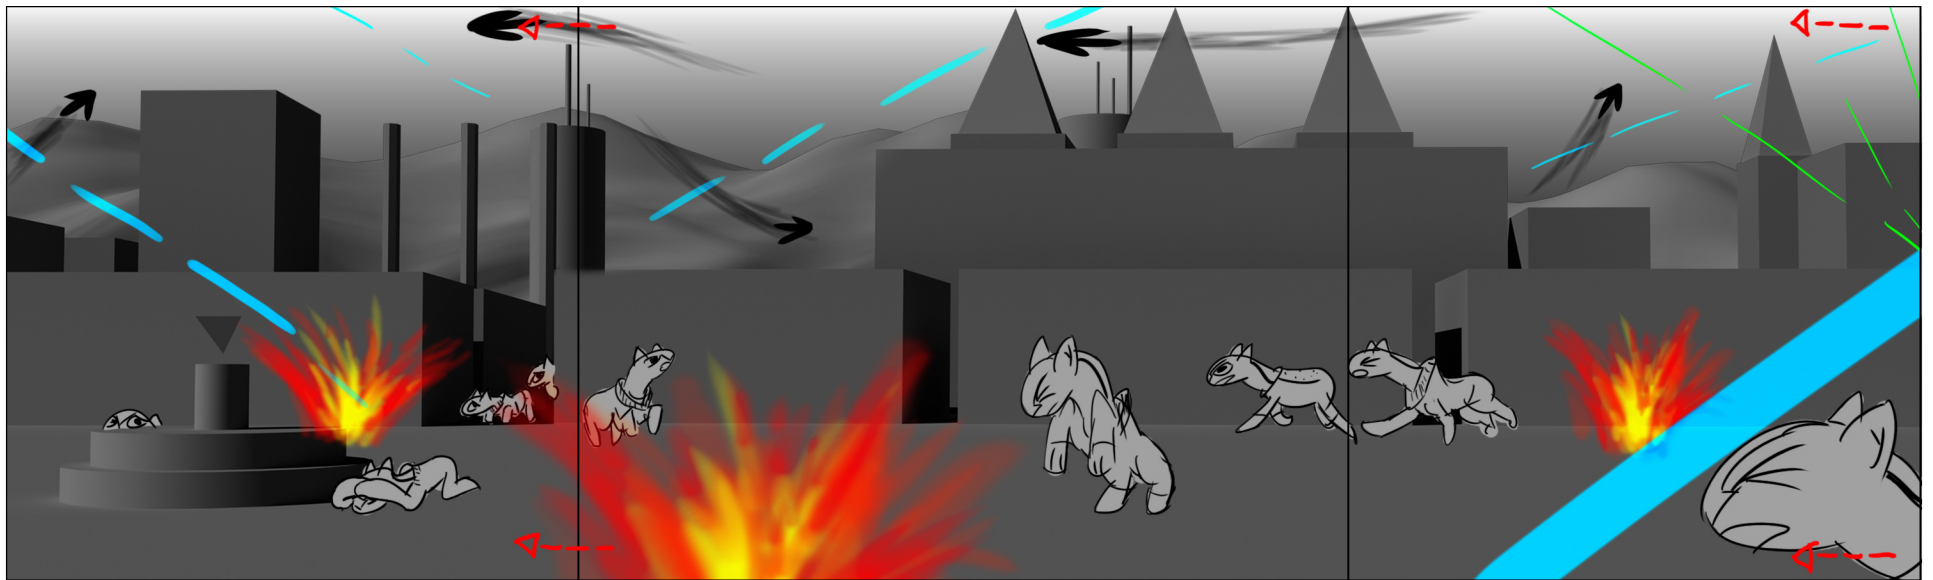

LONG, Dolly (Right to Left) -- More lasers blast on the land as CON-Citizens tries to escape from the battle. More explosion occurs.